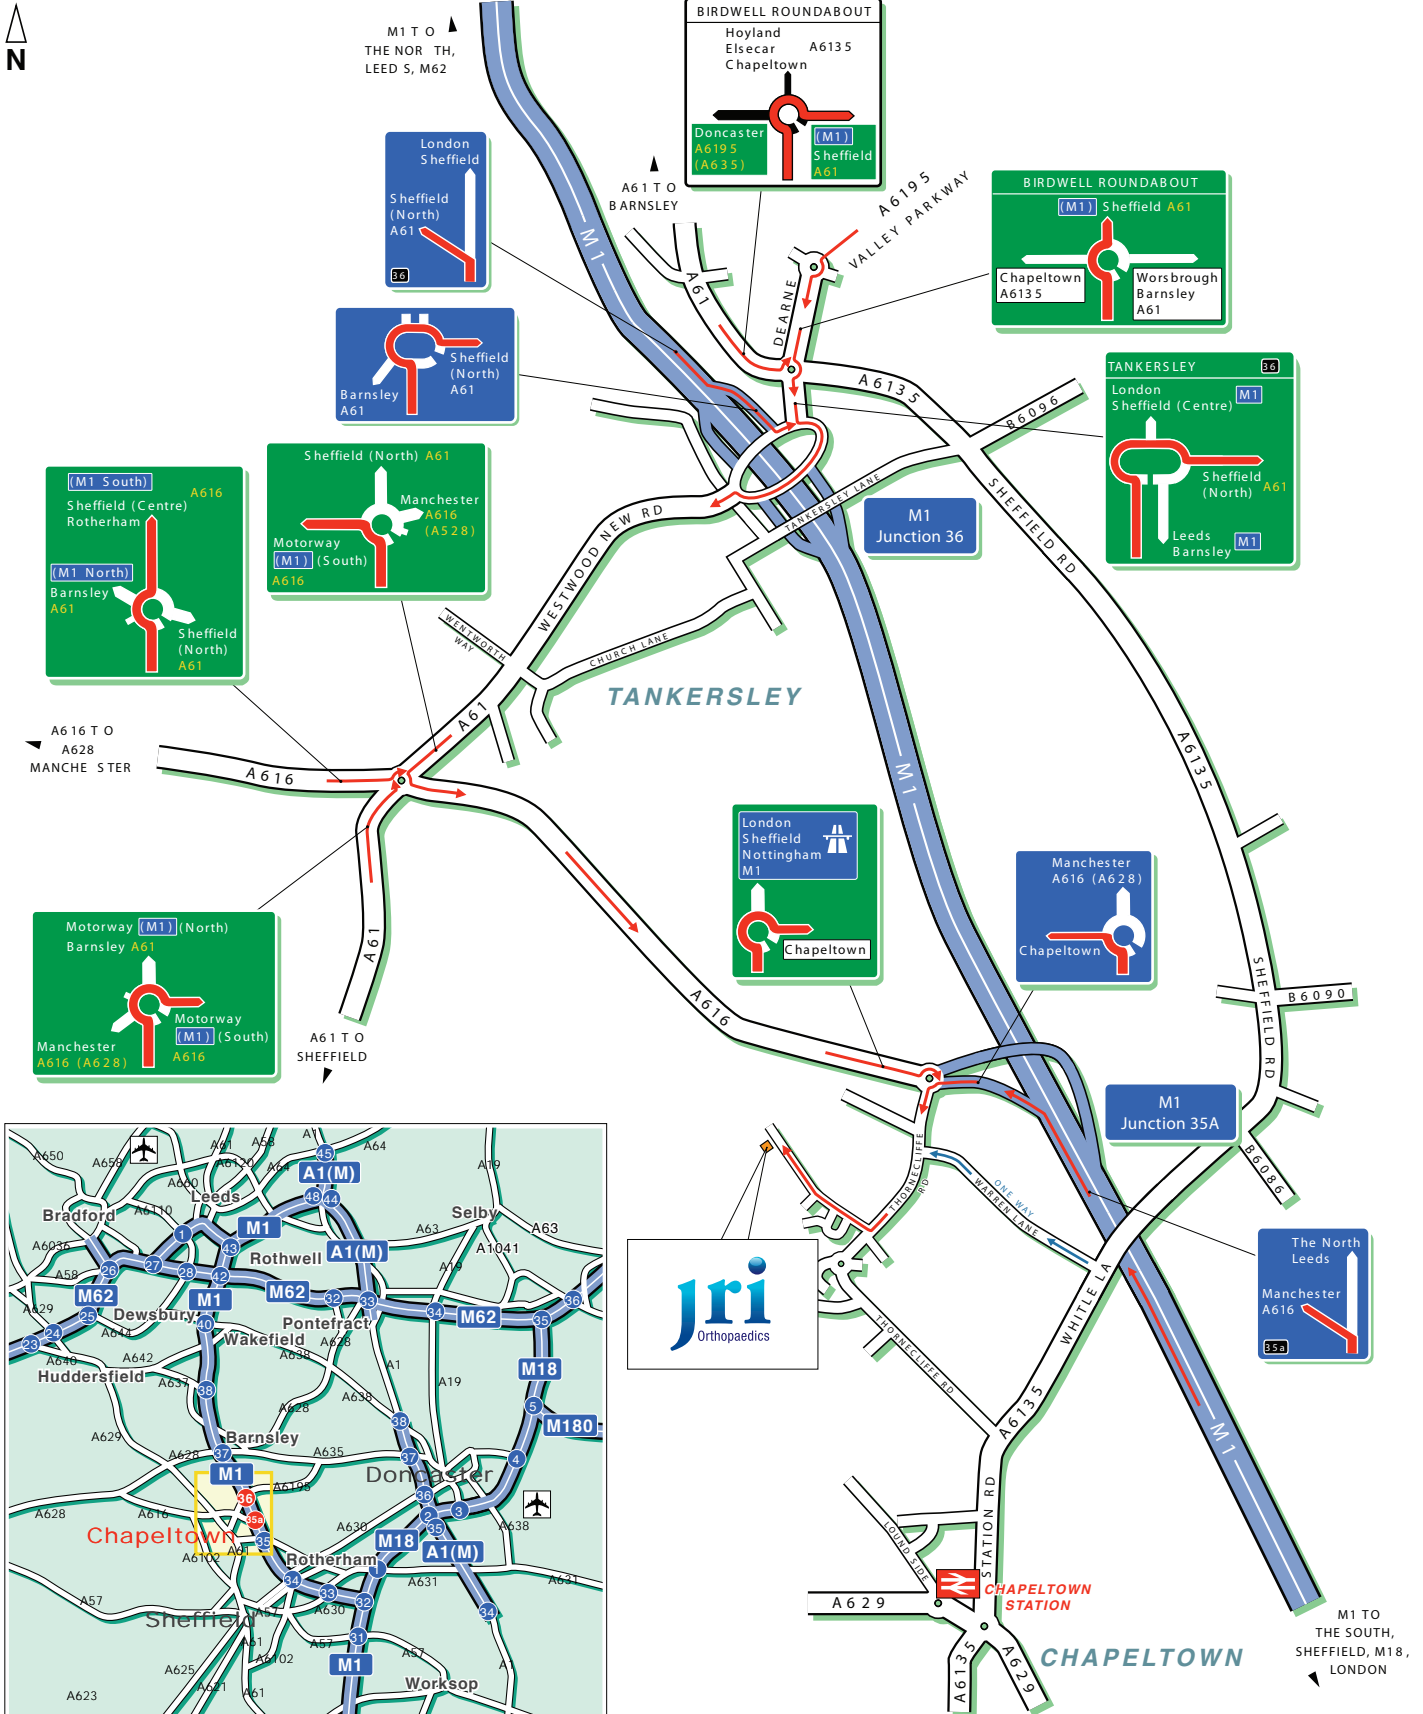

**Joint Replacement Instrumentation Limited**

18 Churchill Way, 35A Business Park, Chapeltown, Sheffield S35 2PY

T: 0114 345 0000 F: 0114 345 0004 W: www.jri-ltd.co.uk

**By Rail.**  
**Sheffield Station** - approximately 9 miles away.  
**Chapeltown Station** - approximately 1 mile away.  
 For information on train operators and times phone National Rail Enquiries on 0845 7484950.

**By Air.**  
**Doncaster Airport** - Approximately 45 minutes drive.  
**Leeds/Bradford Airport** - Approximately 1 hours drive.  
**Manchester Airport** - Approximately 1 hours drive.  
**East Midlands Airport** - Approximately 1 hours drive.

To reduce the environmental impact of your journey, we encourage visitors to consider public transport or car sharing when visiting JRI.